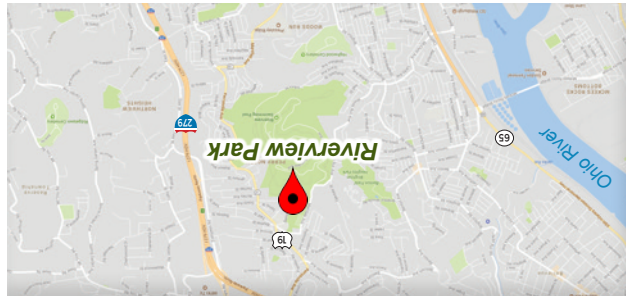

SCA's mission is to build the next generation of conservation leaders and inspire lifelong stewardship of the environment and communities by engaging young people in hands-on service to the land.

It's Our Job, Every Day

Every day SCA unites young people with hands-on environmental challenges. Every day we create future stewards of our land, healthier environments and—ultimately—a better world.

Visit us online at thesca.org

www.pittsburghparks.org/riverview-park

EXPLORE!